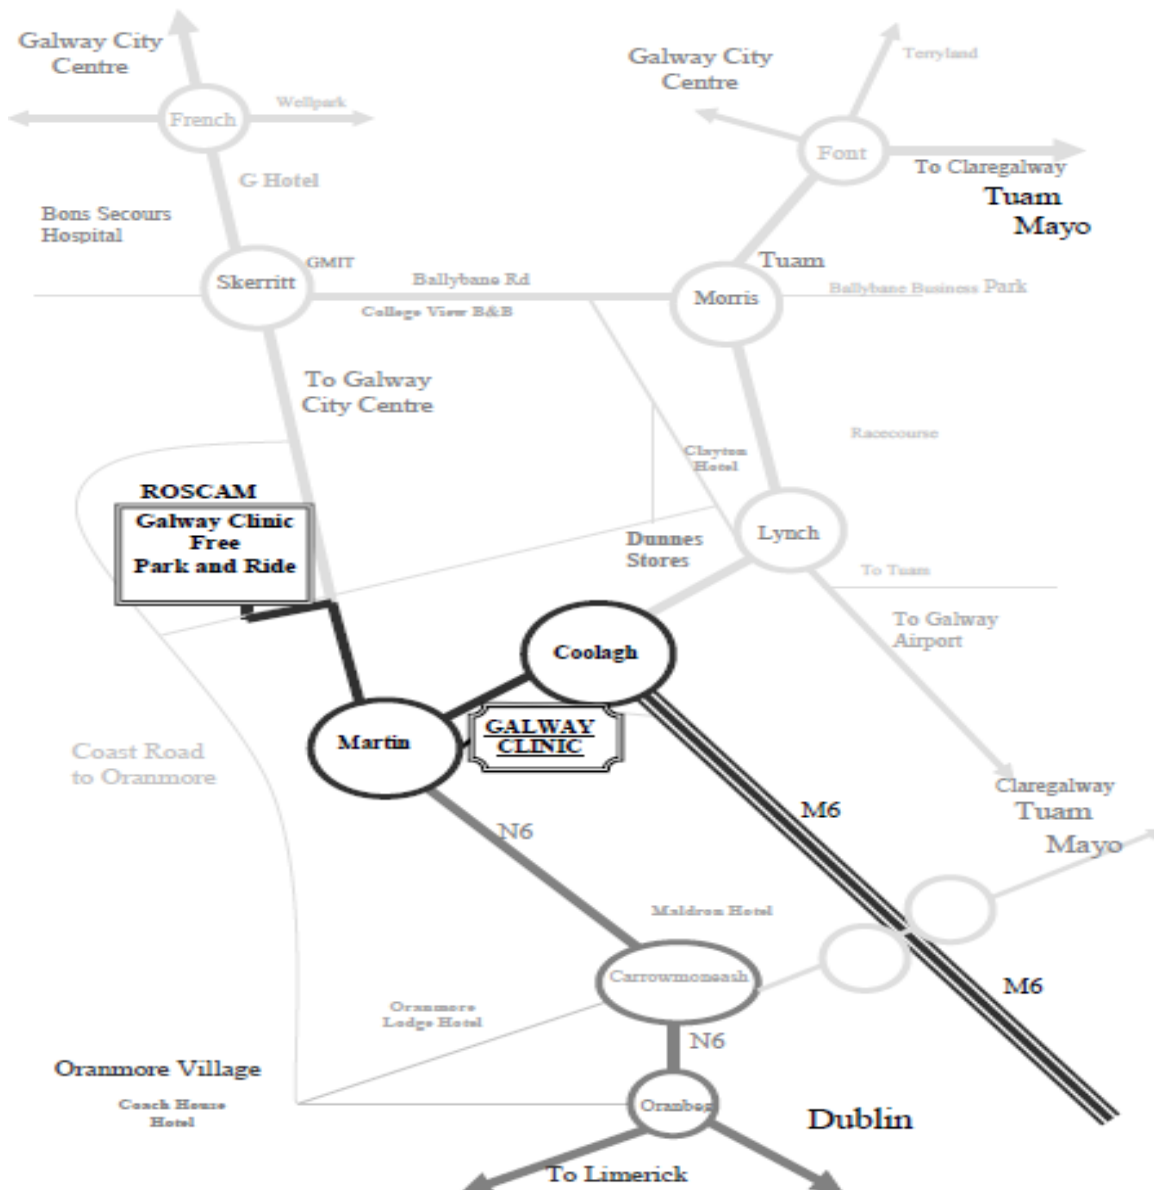

FREE PARK AND RIDE

IN ROSCAM FOR
PATIENTS, VISITORS AND EMPLOYEES

DIRECT DROP OFF TO THE FRONT DOOR OF THE GALWAY CLINIC

Shuttle Bus Time Table Monday to Friday

ROSCAM		
6.40	12.10	17.40
6.55	12.25	17.55
7.10	12.40	18.10
7.25	12.55	18.25
7.40	13.10	18.40
7.55	13.25	18.55
8.10	13.40	19.10
8.25	13.55	19.25
8.40	14.10	19.40
8.55	14.25	19.55
9.10	14.40	20.10
9.25	14.55	20.25
9.40	15.10	
9.55	15.25	
10.10	15.40	
10.25	15.55	
10.40	16.10	
10.55	16.25	
11.10	16.40	
11.25	16.55	
11.40	17.10	
11.55	17.25	

CLINIC		
6.45	12.15	17.50
7.00	12.30	18.05
7.15	12.45	18.20
7.30	13.00	18.35
7.45	13.15	18.50
8.00	13.30	19.05
8.15	13.45	19.20
8.30	14.00	19.35
8.45	14.15	19.50
9.00	14.30	20.05
9.15	14.45	20.20
9.30	15.05	20.35
9.45	15.20	
10.00	15.35	
10.15	15.50	
10.30	16.06	
10.45	16.20	
11.00	16.35	
11.15	16.50	
11.30	17.05	
11.45	17.20	
12.00	17.35	

DIRECT DROP OFF TO THE FRONT DOOR OF THE GALWAY CLINIC

ACCOMMODATION LOCATED NEAR THE GALWAY CLINIC

CLAYTON HOTEL	091 721900
G HOTEL	091 865200
MALDRON	091 792244
ORANMORE LODGE	091 794400
COACH HOUSE HOTEL	091 788367