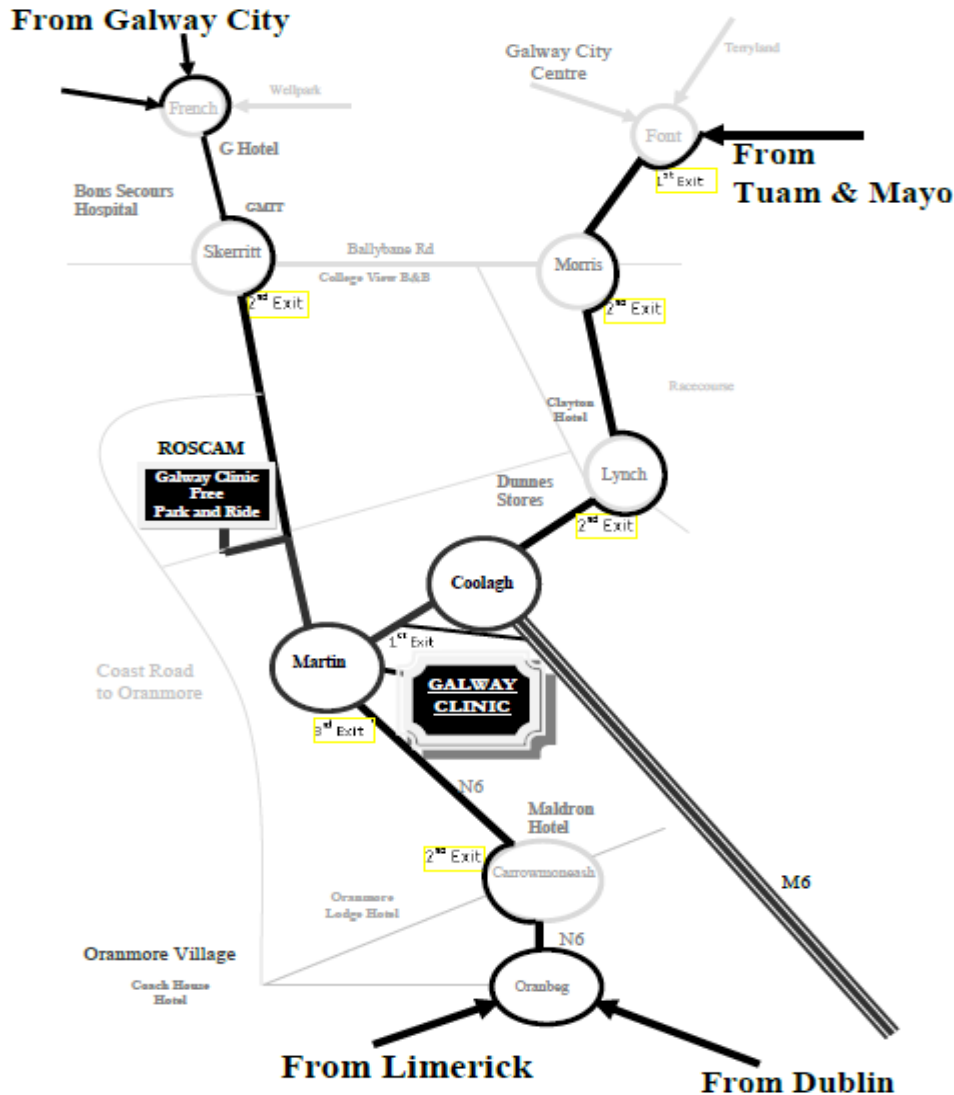

FREE PARK AND RIDE

IN ROSCAM FOR PATIENTS, VISITORS AND EMPLOYEES

DIRECT DROP OFF TO THE FRONT DOOR OF THE GALWAY CLINIC

GPS Coordinates: 8 degrees 58' 16" W 53 degrees 16' 51

Buses run from Roscam at 06:40 to 20:25 (running every 15 mins)

Buses run from Clinic at 06:45 to 20:35 (running every 15 mins)

ACCOMMODATION LOCATED NEAR THE GALWAY CLINIC

CLAYTON HOTEL	091 721900
G HOTEL	091 865200
MALDRON	091 792244
ORANMORE LODGE	091 794400
COACH HOUSE HOTEL	091 788367
COLLEGE VIEW B & B	091 753896