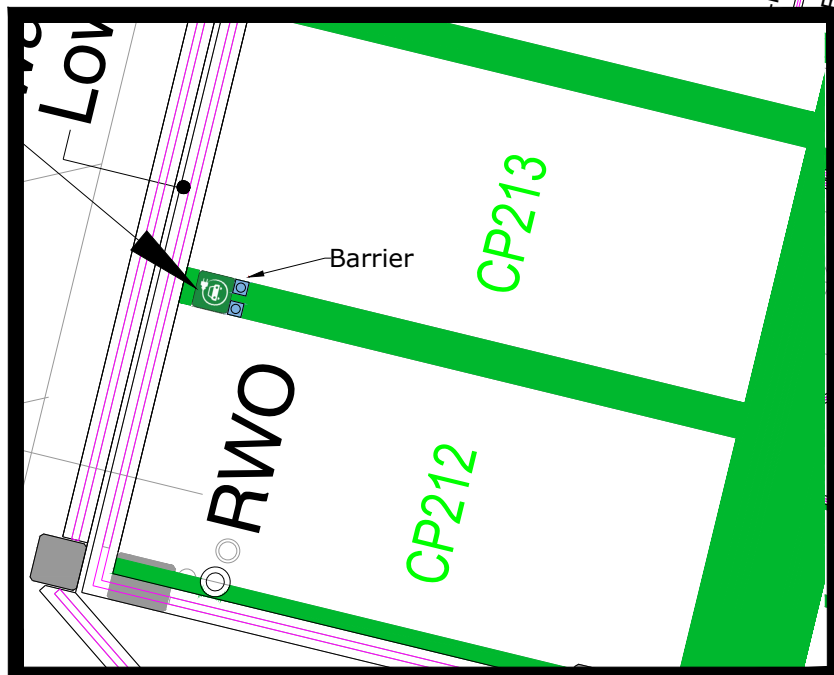

Double Charge Point
With Barrier

MSCP Roof Level.

Enlarged View of EV spaces

**CAR PARK
172 SPACES**

GALWAY CLINIC

PROJECT GALWAY CLINIC	JOB No:
NAME EV Charging Docking Pods Roof Level	DATE 04/10/19
DRAWING TITLE EV Charging Docking Pods Roof Level	SCALE 1:200
DRAWING No: PR-19-108	REVISED BY ~
DRAWN BY Keith Tuohy	REV DATE 04/10/19